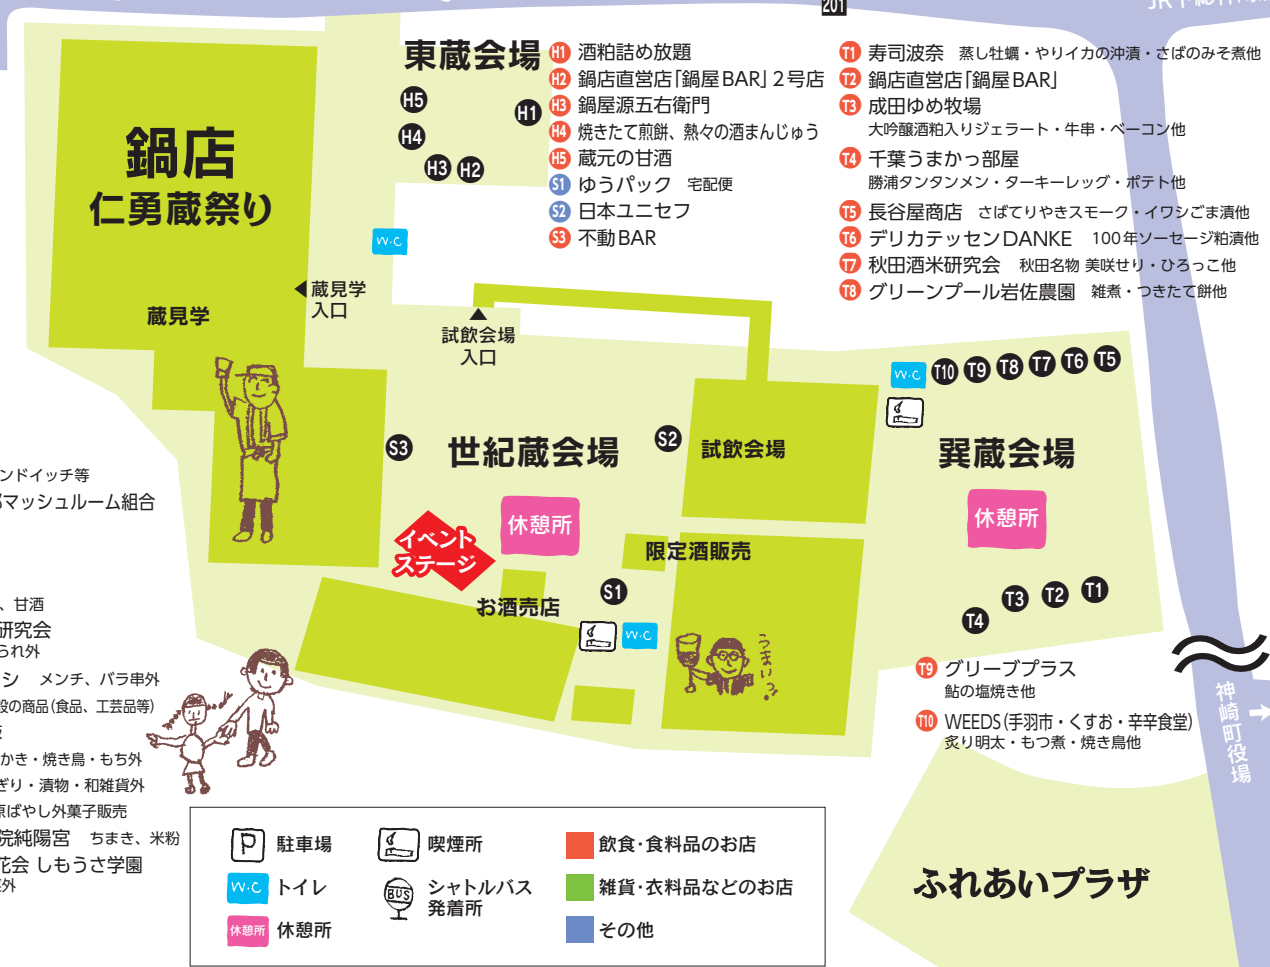

Table listing the products and names of approximately 200 participating vendors and stalls, such as 神山酒店 (Kamaya Ryokan), 平甚酒店 (Heishin Ryokan), and 鍋店 (Nabe-ya).

# 発酵の里 酒蔵まつり 2018

Additional information including a legend for symbols like parking (P), restrooms (w.c.), and a list of participating shops categorized by food/drink, retail, and other services.